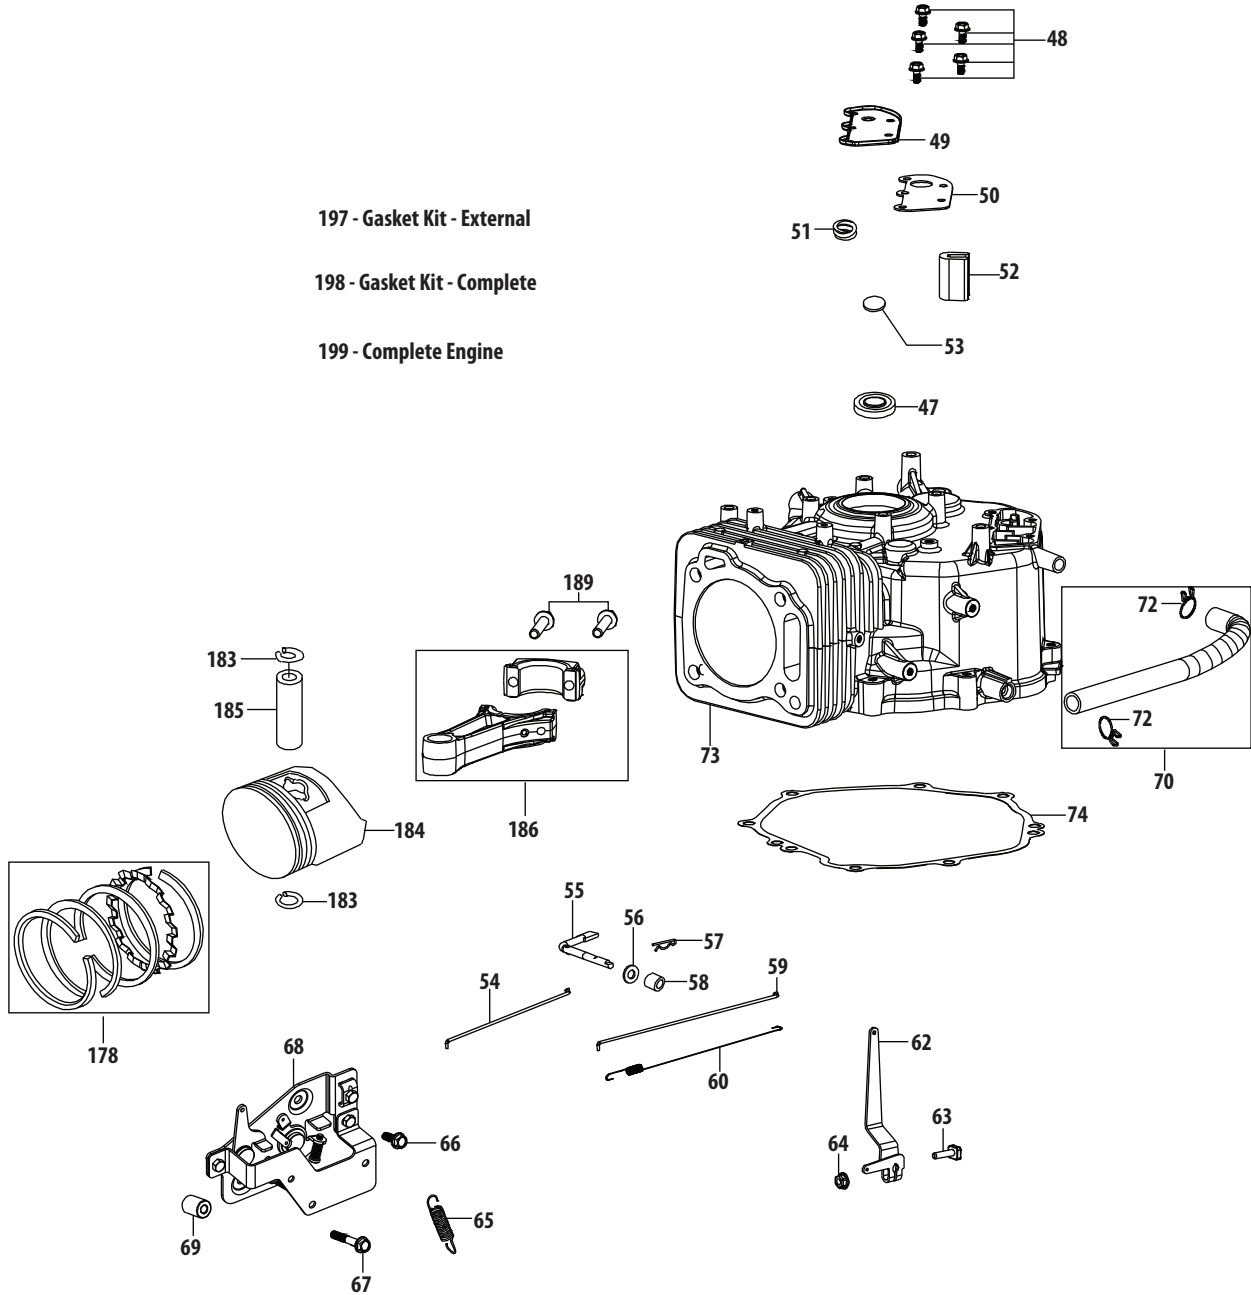

4P90JUB Crankcase

197 - Gasket Kit - External

198 - Gasket Kit - Complete

199 - Complete Engine

4P90JUB Crankcase

Ref.	Part Number	Description	Ref.	Part Number	Description
47	951-11499	Upper Crankshaft Seal	69	750-05530	Component Bracket Spacer
48	710-04916	Bolt M6×14	70	951-12235	Breather Hose Assembly
49	951-14456	Breather Cover Plate	72	951-12236	Breather Hose Clamp
50	951-12226	Breather Gasket	73	951-14462	Short Block Assembly (Incl.37,47-53,55-58,73-77,84,86,87-89, 91-93,98-104,112,113,115-119,137-138, 144,160,172,173,175-178,183-186)
51	951-12685	Umbrella Valve	74	951-12237	Crankcase Cover Gasket
52	951-12227	Mesh Screen	178	951-12275	Piston Ring Set
53	951-12686	Umbrella Valve Set	183	951-11953	Piston Pin Snap Ring
54	951-12228	Choke Linkage	184	951-12276	Piston
55	951-12229	Governor Arm Shaft	185	951-11954	Piston Pin
56	736-04558	Governor Washer	186	951-12277	Connecting Rod Assembly
57	714-04074	Governor Cotter Pin	189	710-05319	Connecting Rod Bolt
58	951-11574	Governor Seal	197	951-12201	Gasket Kit - External (Incl.113,130,136,137,138,114,160)
59	951-12230	Throttle Linkage	198	951-12204	Gasket Kit - Complete (Incl.47,50,58,74,113,118,130, 136,137,138,144,160,172)
60	951-12231	Throttle Linkage Spring	199	952Z4P90JUB	Complete Engine
62	951-12232	Governor Arm			
63	710-04908	Governor Arm Bolt			
64	712-04212	Governor Arm Nut M6			
65	951-12233	Governor Spring			
66	710-04979	Bolt M6×18			
67	710-05310	Bolt M6×38			
68	951-14457	Component Bracket/Separate